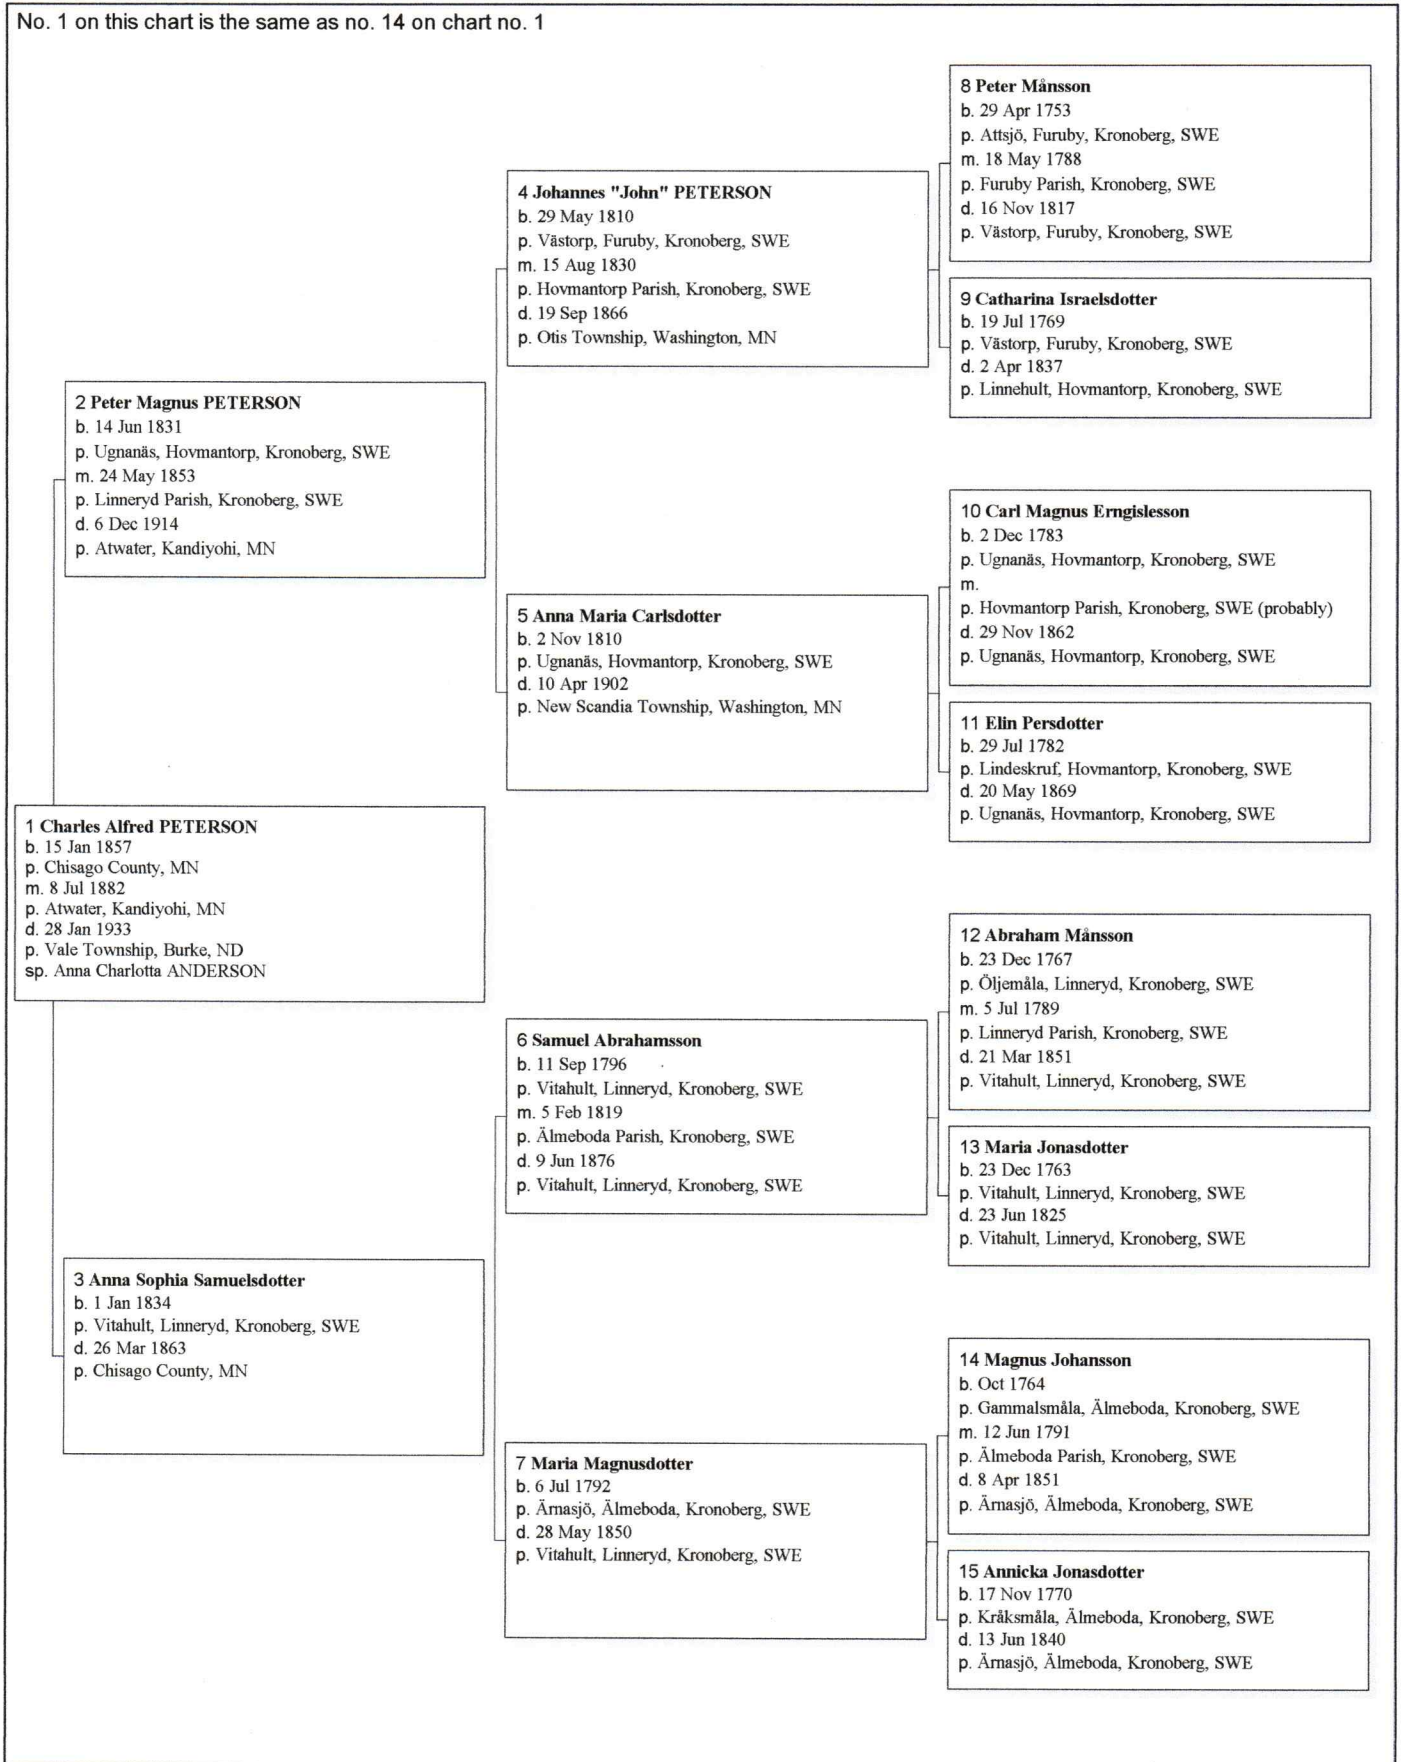

# Pedigree Chart for Steve Warling

Chart no. 8

No. 1 on this chart is the same as no. 14 on chart no. 1