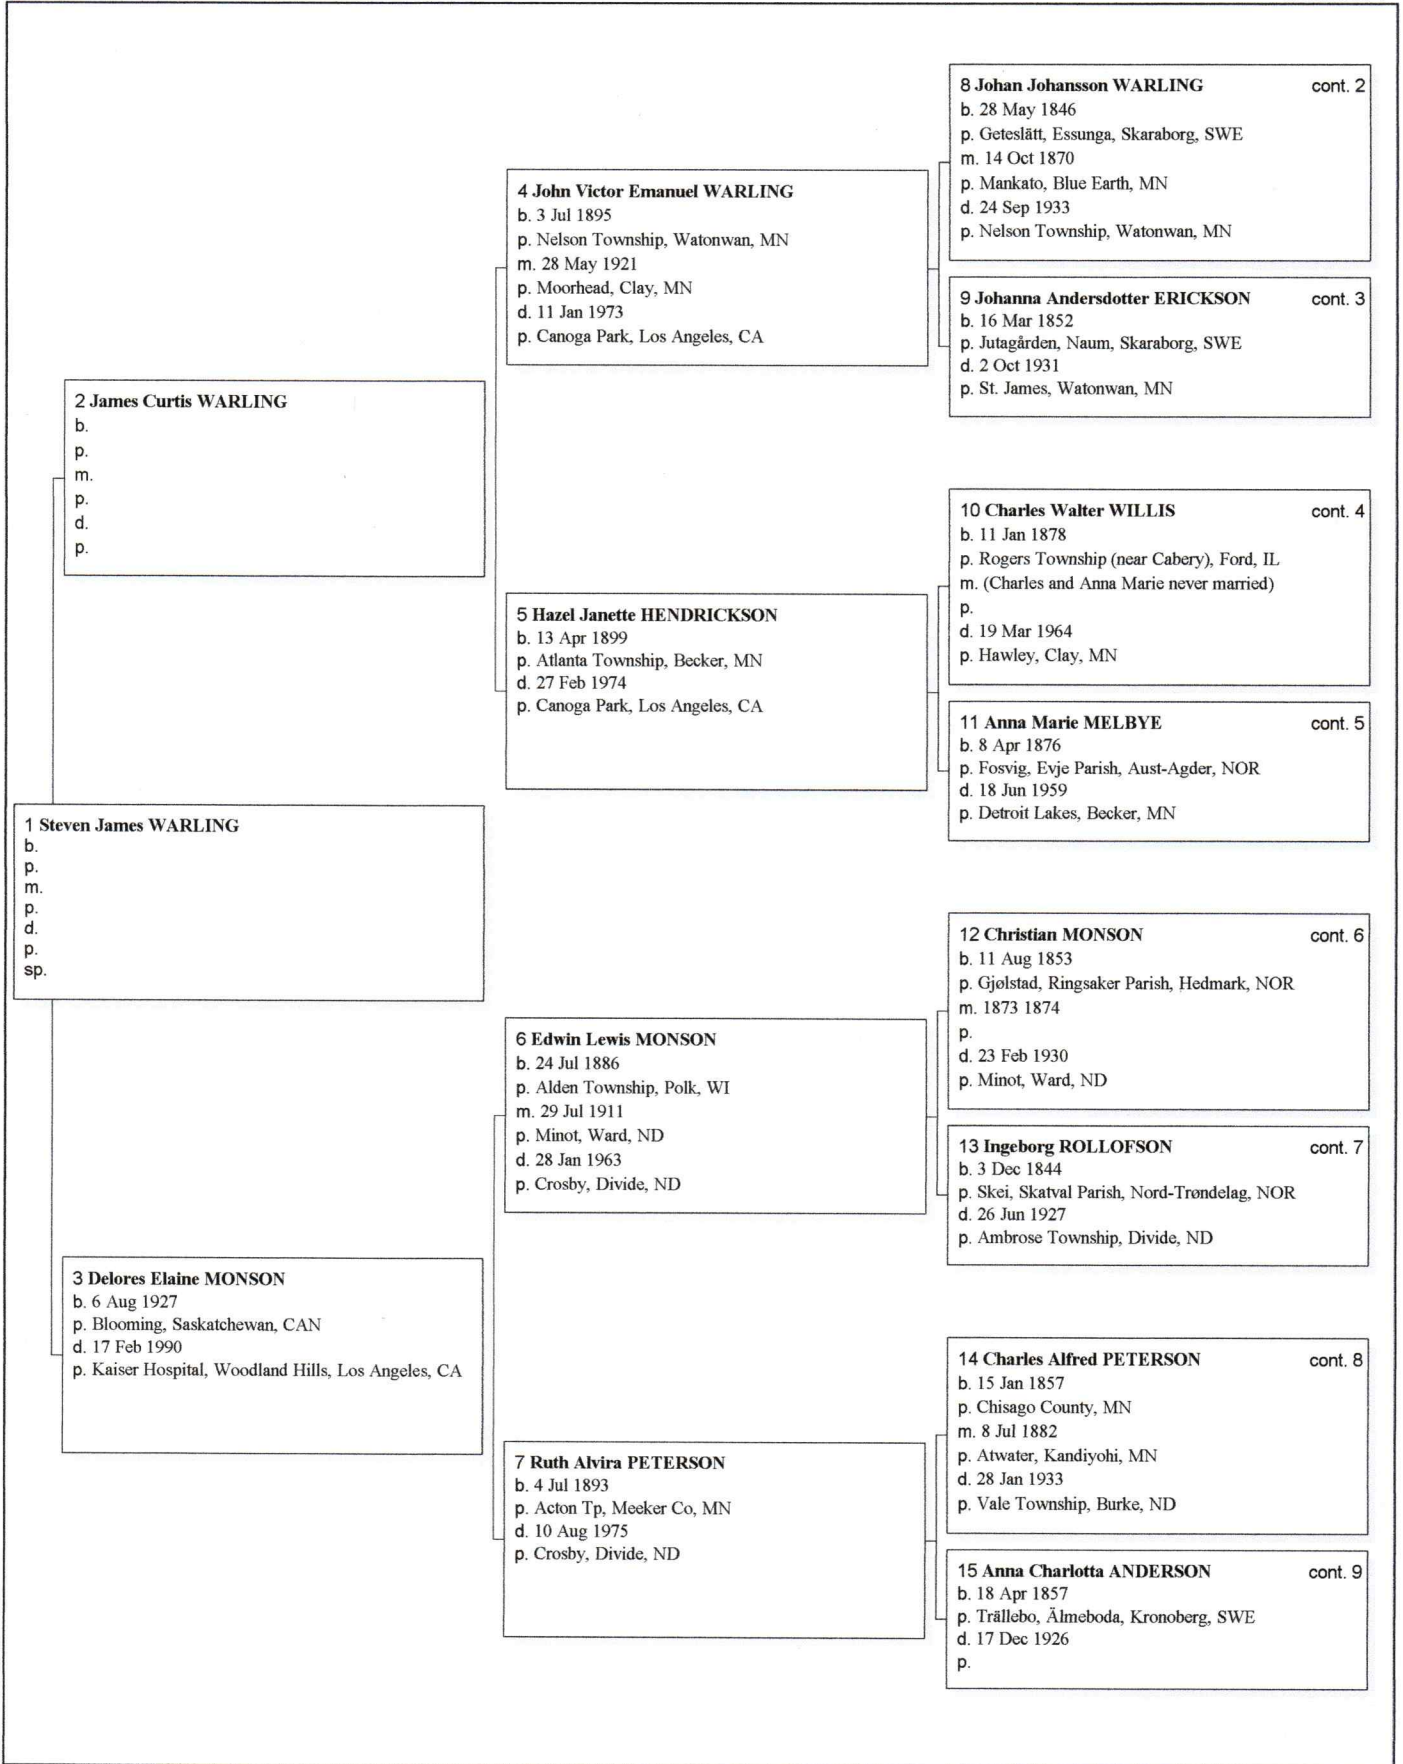

# Pedigree Chart for Steve Warling

Chart no. 1